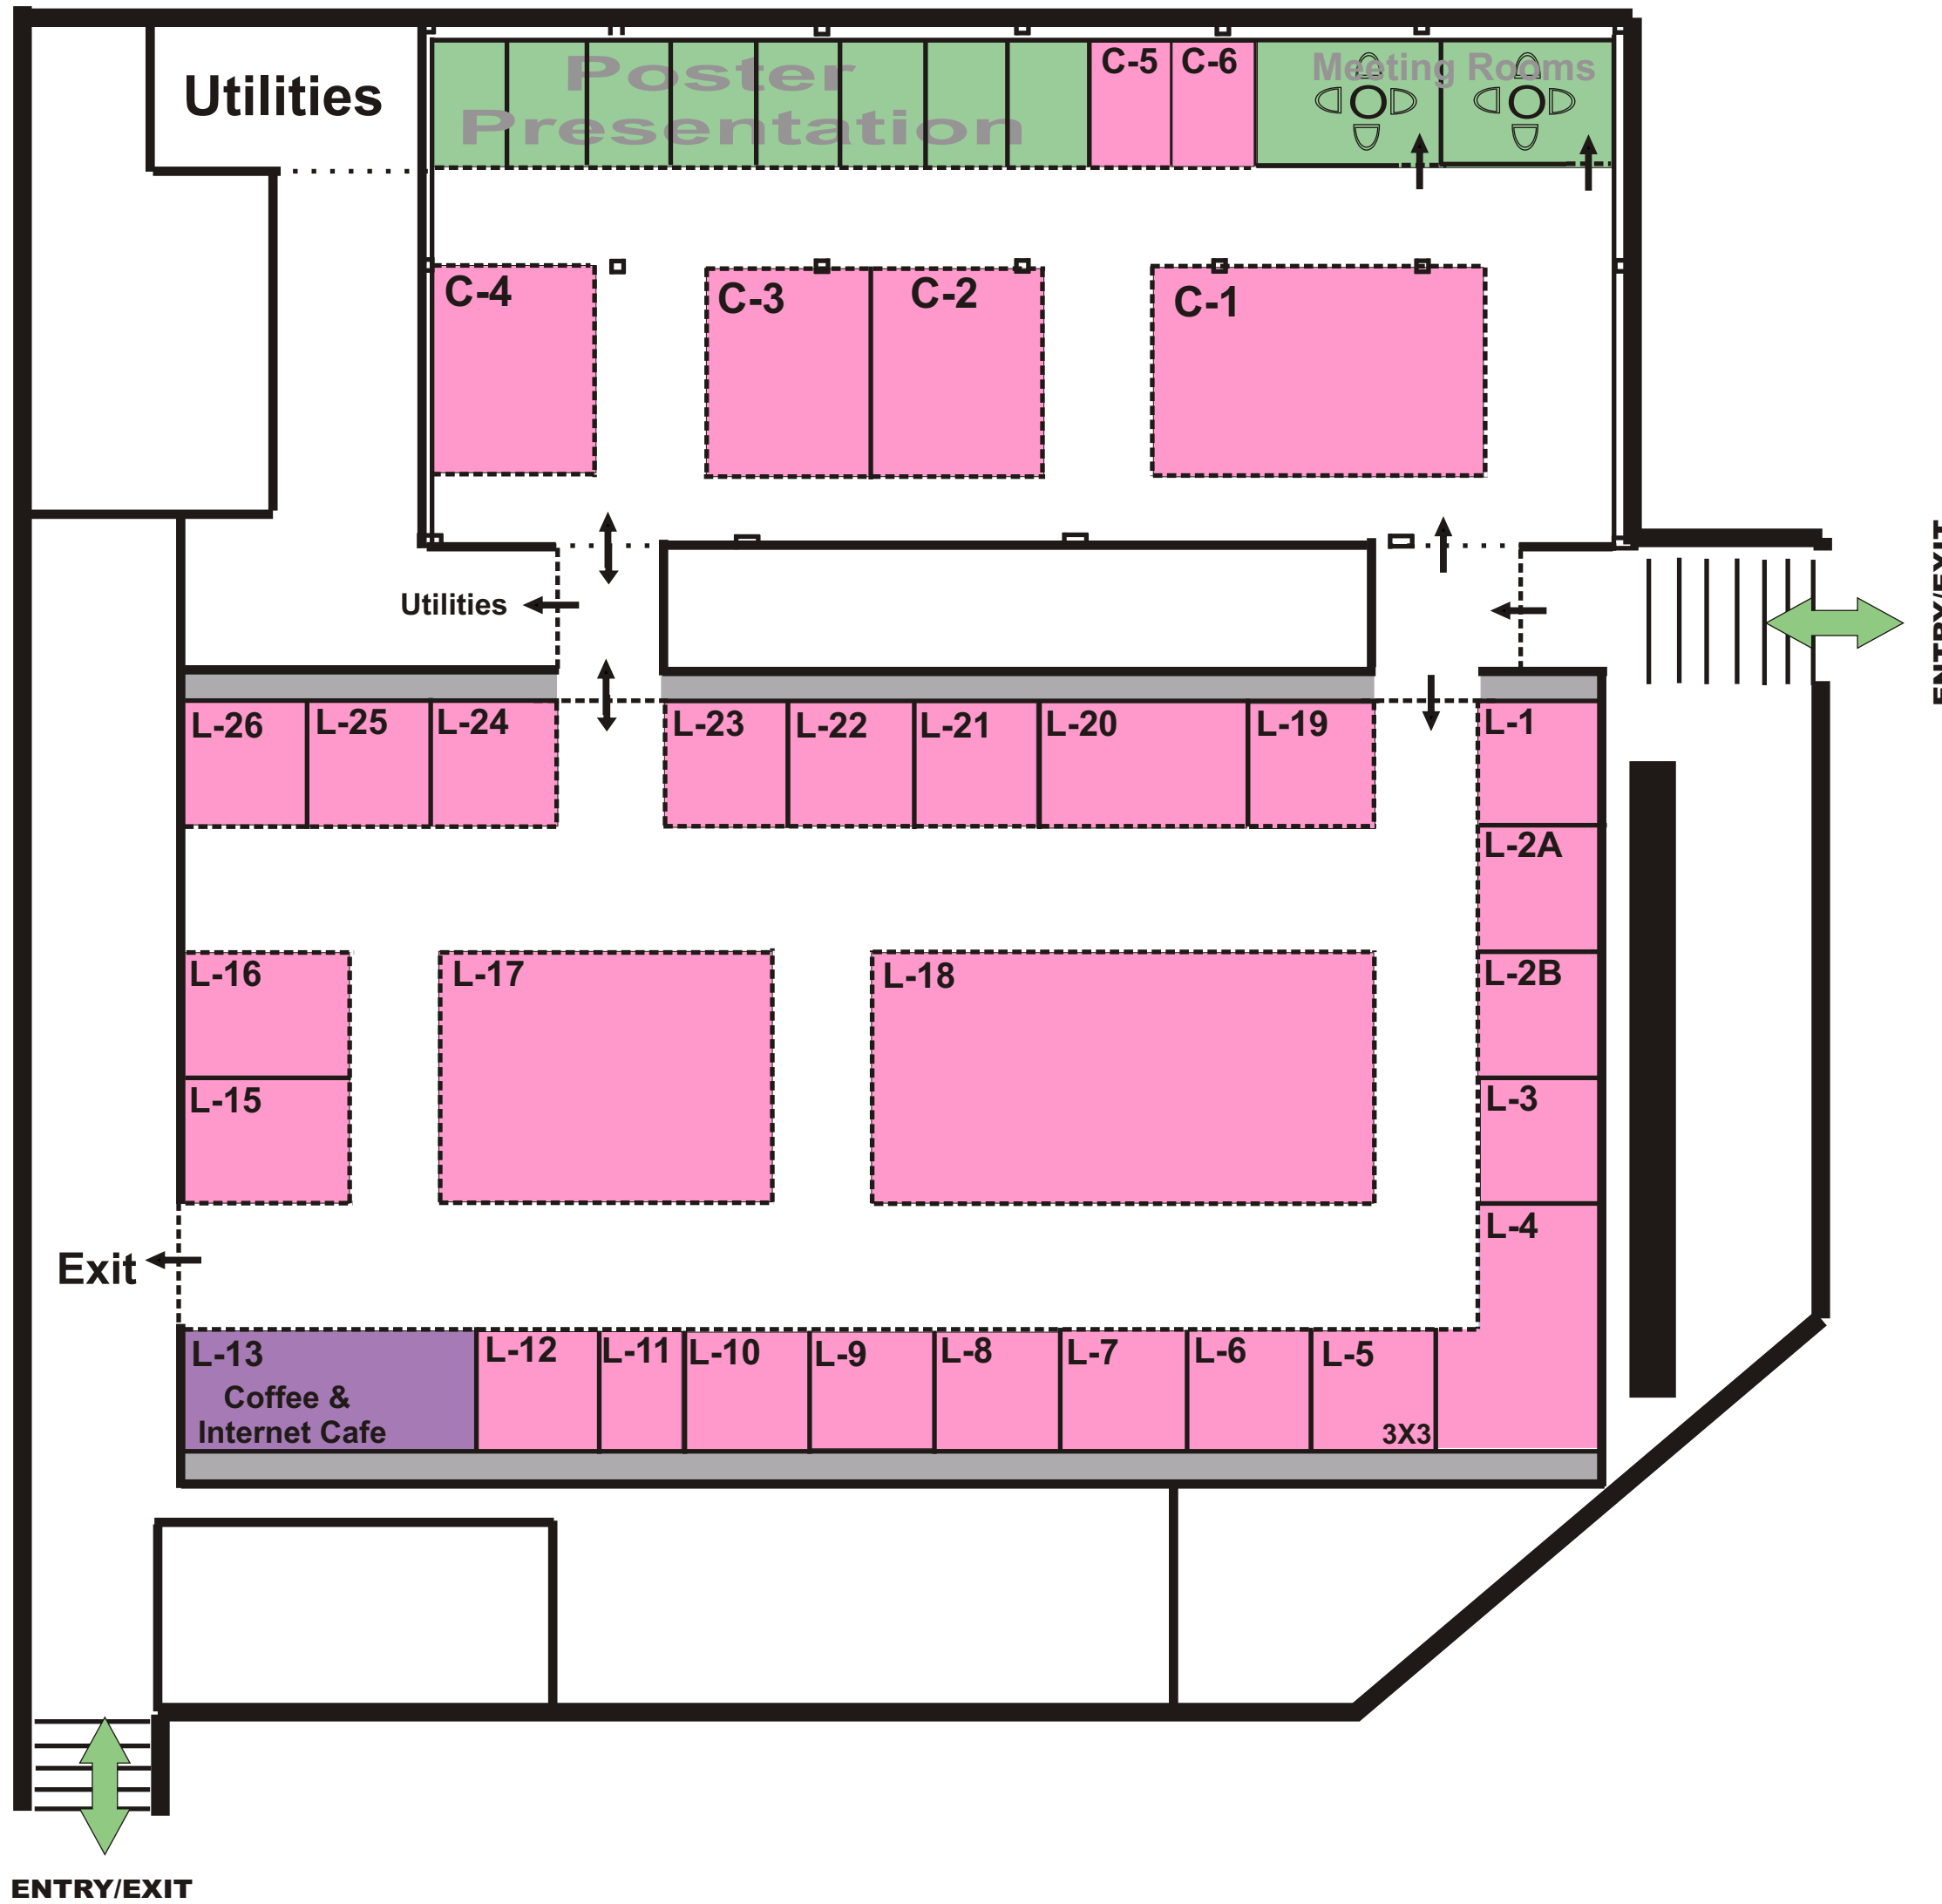

Exhibition Floor Plan

India's flagship Nutraceutical, Functional Foods, Dietary Supplements Show
October 28 - 30, 2009 . The Lalit, New Delhi

Note: The floorplan is subject to change at the discretion of the organisers.
Kindly refer the latest floor plan and booking status on www.nutraceuticalsummit.in